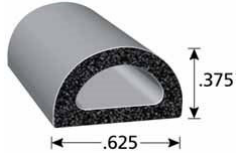

20160352 Trim-Lok X-109BT (Lids)