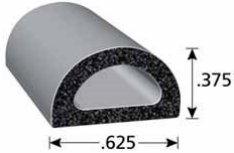

20160352 Trim-Lok X-109BT (Lids)