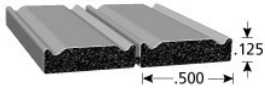

20160294 Trim-Lok X-112 (Tops)

20150215 White Cup Holder