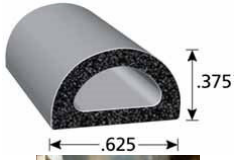

Service Class	Part Number	Description

**20610384 Transom Molding (White) 12' EA Thinner / No Holes

20160352 Trim-Lok X-109BT (Lids)