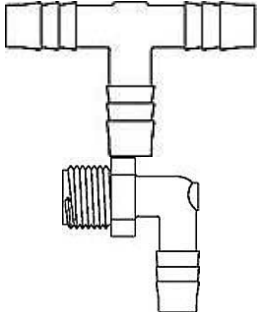

20160140 Keel Plate 230/250/270

20160140 Keel Plate 230/250/270

These parts should be installed by a certified World Cat dealer. Installation by a non-authorized 3rd party may result in improper performance and create safety concerns. Please contact your local, authorized, World Cat dealer to buy these parts at the same price.

Price and availability subject to change.

Service Class	Part Number	Description
---------------	-------------	-------------

20160272 Nylon Plug 3/4"

90090303 Teleflex TFXtreme 20' Throttle Cable

20160138 Transom Eye w/ Nut

20160383 Transom Motor Plate (Lower)

**20161423 Transom Motor Plate (Upper) - No Branding

Plumbing

20160040 1 1/2 3 Way Tee Fitting

20160084 1 1/2" PT x 1 1/2" HB, EL112

20160086 1/2 PT X 3/4 HB STR.,PVC A1234