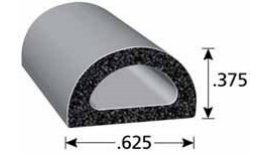

Price and availability subject to change.

Service Class	Part Number	Description
---------------	-------------	-------------

20150011 Transom End Cap, Nylon, Offwhite (World Cat)

**20610384 Transom Molding (White) 12' EA Thinner / No Holes