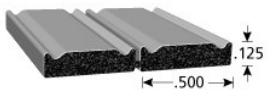

20160294 Trim-Lok X-112 (Tops)