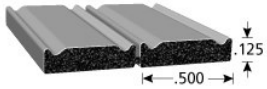

20160294 Trim-Lok X-112 (Tops)

20150215 White Cup Holder