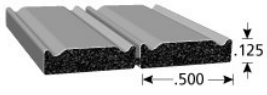

Service Class	Part Number	Description

20160294 Trim-Lok X-112 (Tops)