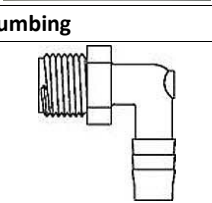

W7013413 Velcro Straps for WMW Swim Ladder.

Hardware- Hull

20160242 8" Cleat

**20161503 Bow Eye 304SS 1/2" x 4 3/4" GLO, SS Nuts

20150225 Drain Plug (Garboard)

20160140 Keel Plate 230/250/270

90090303 Teleflex TFXtreme 20' Throttle Cable

20160138 Transom Eye with Nut

20160383 Transom Motor Plate (Lower)

20161423 Transom Motor Plate (Upper) - No Branding

Plumbing

20160084 1 1/2" PT x 1 1/2" HB, EL112

These parts should be installed by a certified World Cat dealer. Installation by a non-authorized 3rd party may result in improper performance and create safety concerns. Please contact your local, authorized, World Cat dealer to buy these parts at the same price.

Price and availability subject to change.

Service Class	Part Number	Description
	20160510	1 1/2" Water Fill
	20160087	1/2 PT X 3/4 HB "L", PVC ELBOW 1234
	20160086	1/2 PT X 3/4 HB STR., PVC A1234
	20160093	1/2 PT X 3/8 HB "L", EL1238
	20160089	1/2 PT X 5/8 HB "L", PVC
	20160366	1/4" MPT x 5/16" HB (90 DEG)
	20160379	1500GPH Bilge Pump Bracket
	20160127	3/4" Brass Intake w/ Nut Hi-Speed Water Pick up Bronze
	**20160560	Ball Valve, Brass, 3/4"
	20160388	Barbed 1-1/8" 90 Degree Aerator Head - Livewell Inlet w/ Shutoff Black
	20140100	Bilge Hose 1 1/2" (100'/RL)