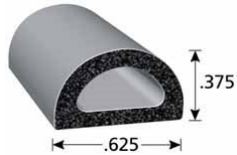

20160352 Trim-Lok X-109BT (Lids)

20500889 Upper Station Rigging Tube (Angle)