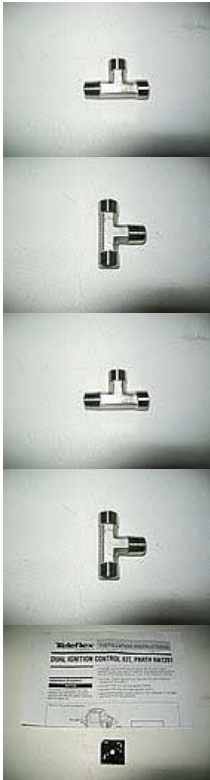

Service Class	Part Number	Description

20180031 Teleflex Hydraulic Tee (3/PK)

20180034 Teleflex Hydraulic Tee (3/PK)

20180031 Teleflex Hydraulic Tee (3/PK)

20180034 Teleflex Hydraulic Tee (3/PK)

20180094 Teleflex Power Steering Diode (Keyswitch)

90410446 Yamaha LH Prop (3 x 15.5 x 17) SWS II SDS

90410445 Yamaha RH Prop (3 x 15.5 x 17) SWS II SDS

Upholstery

20291057 320CC Console Backrest (MSD 2015)

20291059 320CC Dual Helm Seat (2015 MSD)

20291044 Cushion Console Seat (320CC) (MSD 2015)

20291051 Cushion Fwd Center Bow Backrest (320CC) (MSD 2015)

These parts should be installed by a certified World Cat dealer. Installation by a non-authorized 3rd party may result in improper enforcement and create safety concerns. Please contact your local, authorized, World Cat dealer to buy these parts at the same price.

Price and availability subject to change.