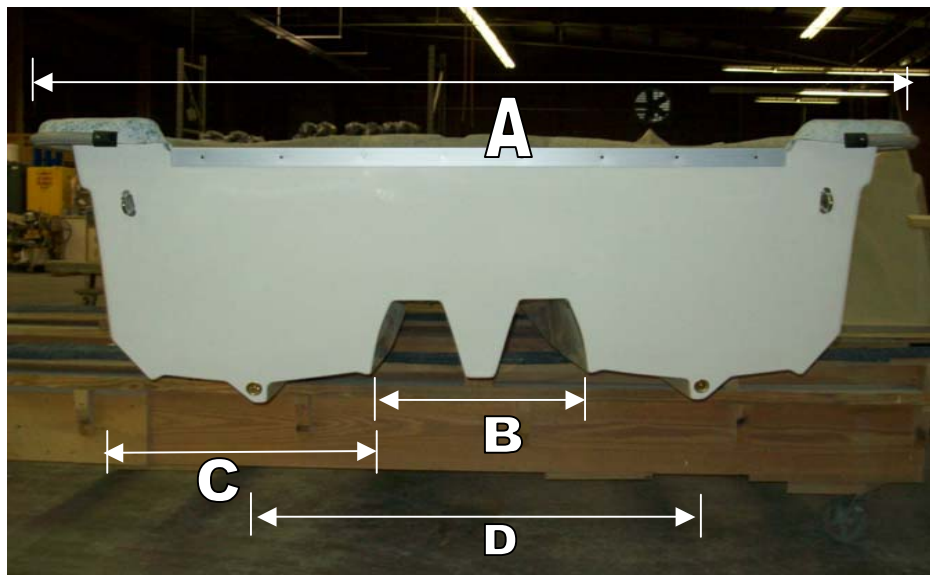

LIVINGSTON Boats

Trailer Specifications

	Model 8	Model 9	Model 10	Model 12	Model 12T	Model 14	Model 16	Model 19
A	4' 5"	4' 5"	5' 2"	5' 2"	5' 6"	5' 6"	7' 5"	7' 5"
B	14"	14"	14"	14"	17"	17"	27.5"	27.5"
C	16"	16"	19.5"	19.5"	21"	21"	26"	26"
D	33"	33"	33"	33"	36"	36"	55"	55"
E	16"	16"	18.75"	18.75"	24.5"	24.5"	29"	29"
F	23"	23"	27"	29"	32.5"	32.5"	33"	33"
G	7' 6"	9'	10' 3"	11' 11"	11' 11"	13' 11"	15' 6"	18' 5"